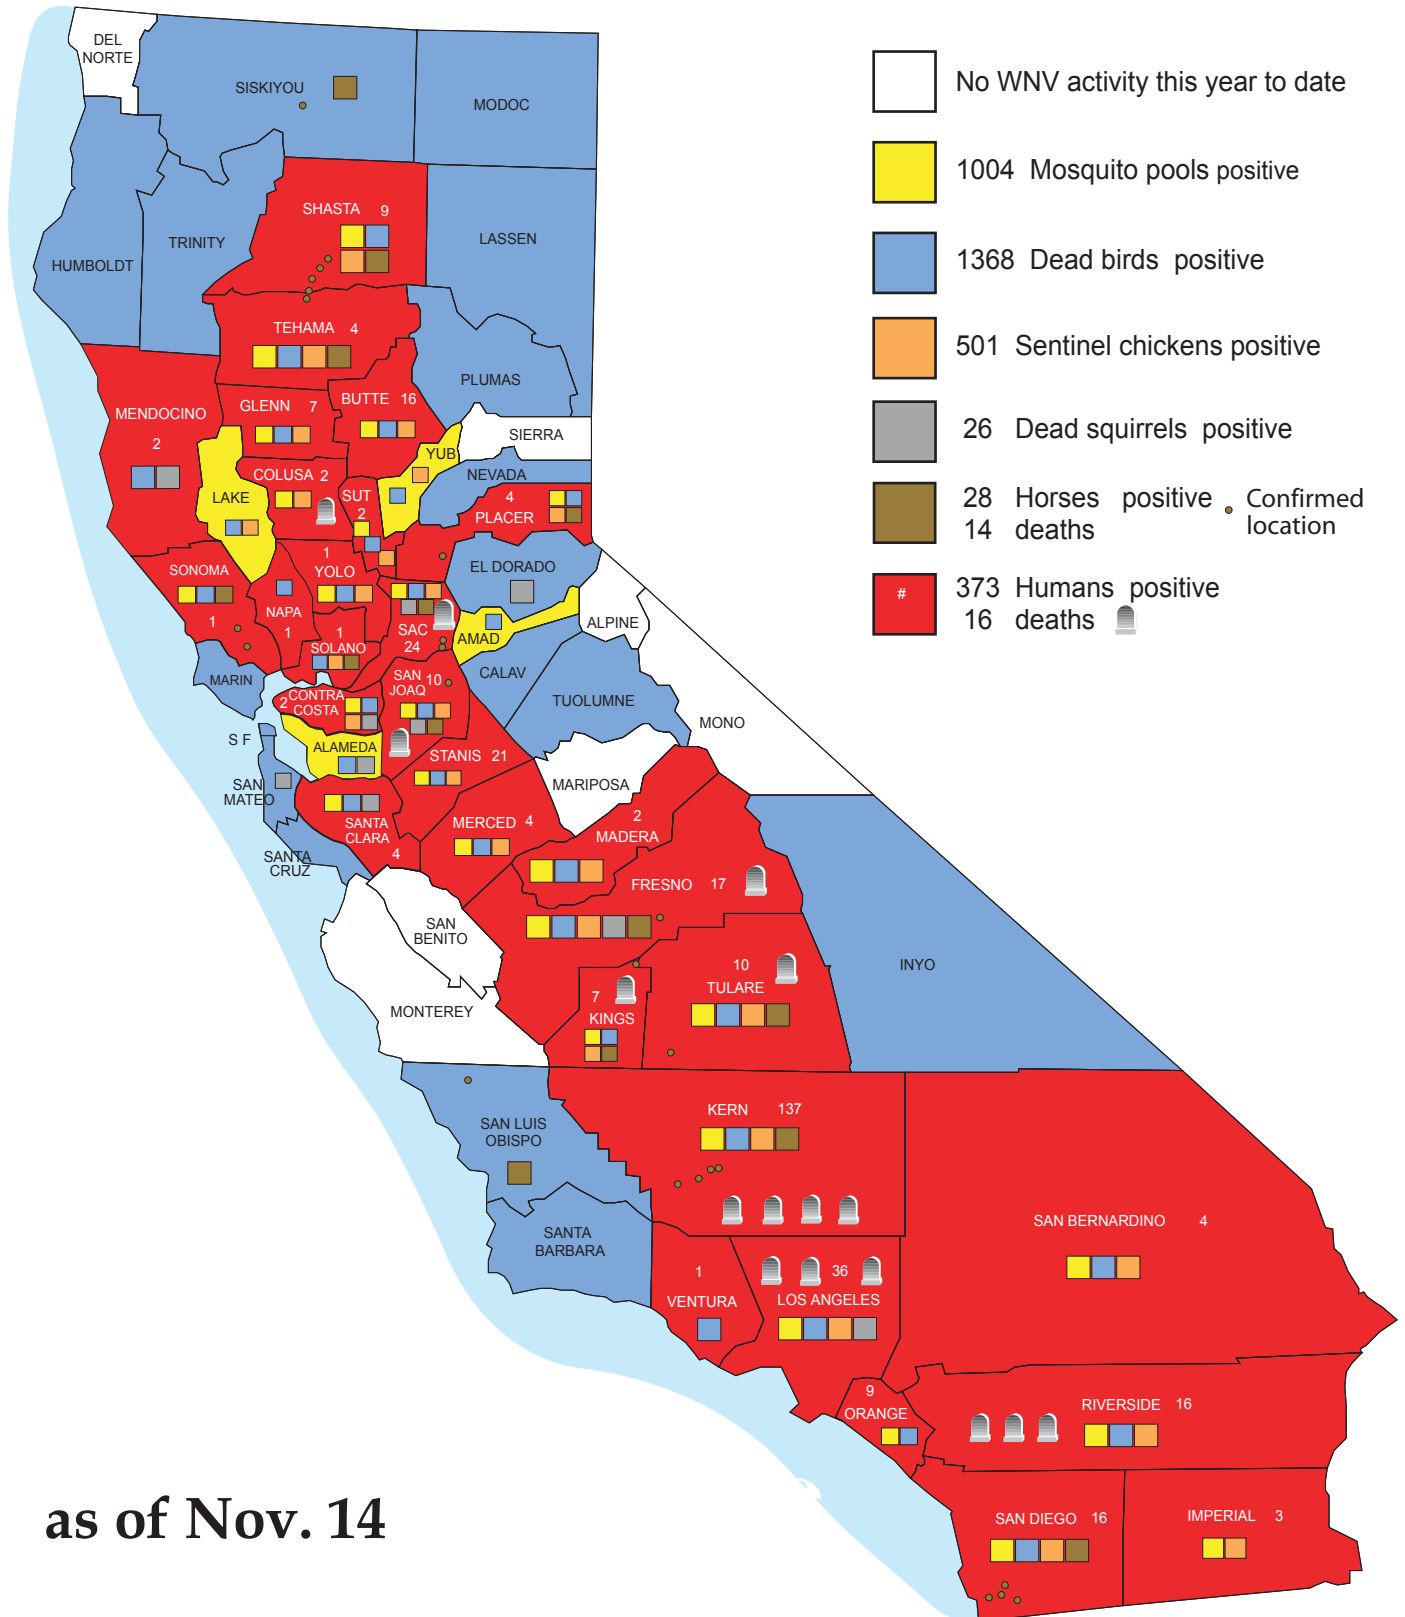

# West Nile Virus Cases in California - 2007

as of Nov. 14